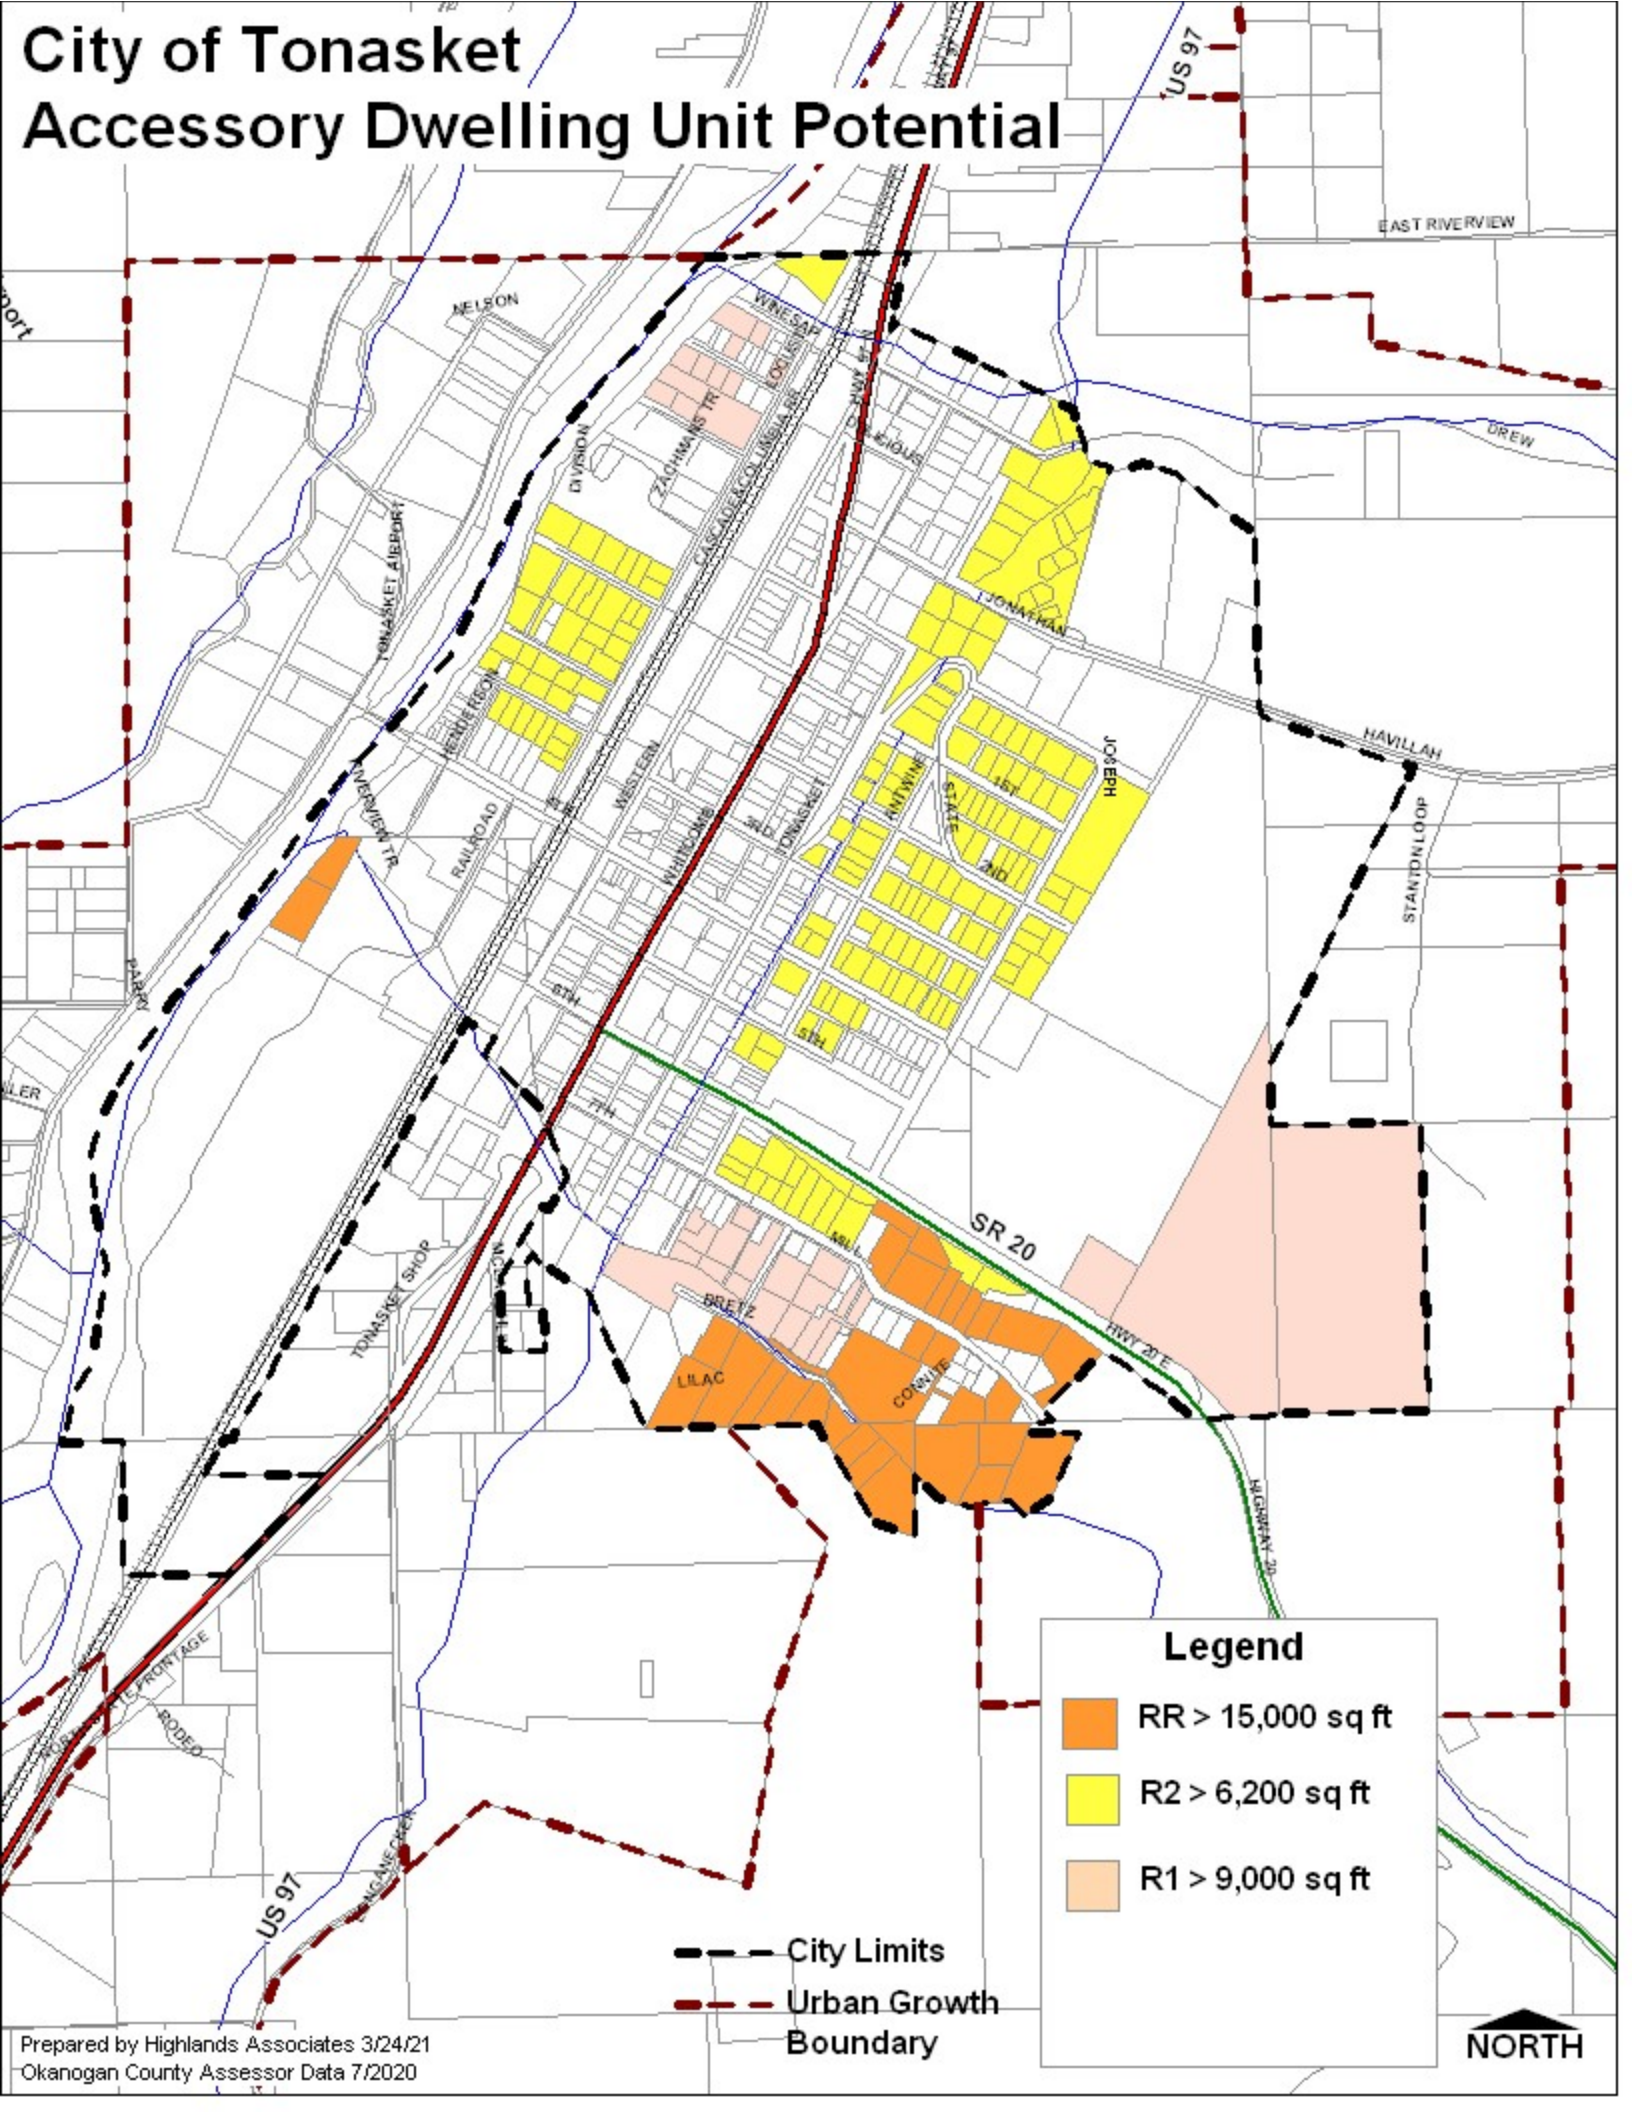

City of Tonasket Accessory Dwelling Unit Potential

Legend

- RR > 15,000 sq ft
- R2 > 6,200 sq ft
- R1 > 9,000 sq ft

--- City Limits
 --- Urban Growth Boundary